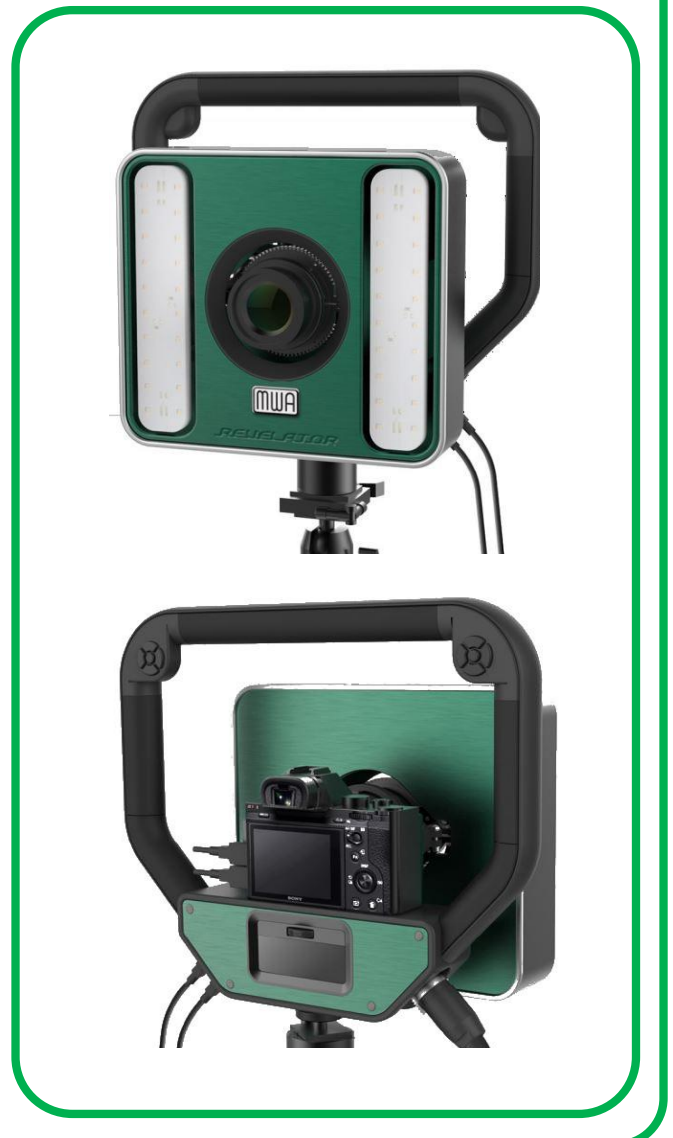

Thanks to the innovative multispectral LED Light of the Revelator it is possible to take photographs in the UV up to IR spectrum. The visible content gives Information, that remains invisible for the human light spectrum. The camera, lens and light are designed for wavelengths from 365 to 945 nanometres. Also it is possible to take photographs in RGB and different colour temperatures in white light. The microcontroller supported handling offers manual and automatic functional processes and thus fast and effective operations. The lightbody can be used on both vertical and horizontal axes. Due to its compact design and its low weight the Revelator can be transported as hand baggage on a plane.

- Measurements Revelator: 34x27,8x17 cm (in usable condition)
- Weight of Revelator: 3,4 kg

Kamera Sony Alpha ILCE-7R

- Size and weight : 12.7 x 9.4 x 4.8 cm ; 408 g , Batteries 1 Lithium ion batteries
- Intelligent AF (25 fields Contrast AF) / precise manual focus assistance (Peaking) / NEW : Spot AF resizable
- Electronic 100 % Xtra Fine XGA OLED viewfinder with 2.3 million points (0.5 Type) / adjust the color temperature & brightness possible
- Full HD 1920 x 1080 AVCHD video recording including P / A / S / M Optional Modi in PAL / NTSC (50p / 60p) (25p / 24p) - . Uncompressed output in full HD via HDMI possible
- Flex . Spot AF point in three sizes / Peaking function for easy manual focusing / Eye - AF , it simplifies the focus be placed on the eyes
- Contents: Sony Alpha 7R system camera black , hand strap , shoulder strap , battery NP-FW50 , AC Adaptor AC - UD10 , USB Micro cable , lens cap , hot shoe adapter for Auto -lock Accessory Shoe , Getting Started Guide