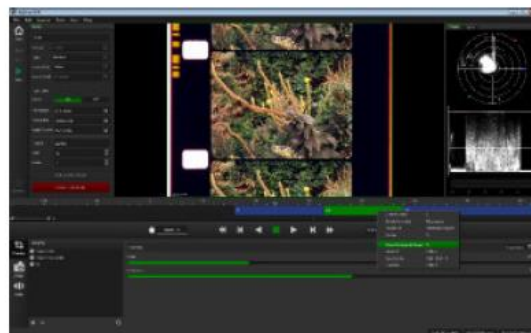

Optional:

- Picture formats: optically adjustable from 16:9 to 4:3 ratio
- Laser supported splice and picture steadiness correction
- Video output: HD-SDI with embedded audio, BNC
- Audio output: AES/EBU
- Sync: Bi-Level-, Tri-Level- Input, Bi-phase Output
- Programmable GPIO's
- Wow and Flutter weighted on DIN 45 507 (IEC 386): less than 0,08%
- Operation by software based USB remote

Software flashSuite2

- Image preview / post-processing preview
- Film optimized image processing
- Mirroring
- Primary color correction (Black / Gamma / Light)
- Negative / black & white
- Saturation
- Sharpening filter
- Anamorphic correction
- Cropping, masking, resizing
- Automatic sensor calibration
- SDI image output (SD, HD, 2K)
- Luminance and RGB histogram
- Waveform monitor and vector scope with line selector
- Focus finder / autofocus
- Audio equalizer and routing
- Support for AVID® Artist Color control surface
- Compressed and uncompressed file formats:
  - YUV422 8/10 bit ^{1,2}, DPX RGB 10/12 ³ bit, TIFF ³, MJPEG 8 bit ^{1,2}
- ProRes as option
- New software option:
  - Automatic scene detection, ROI picture stabilisation, Turbo mode, FPN correction

¹:AVI containers on Windows

²:Embedded Audio

³:Separate WAV File

Up grade to fullHD 1080 x 1920

technical changes reserved