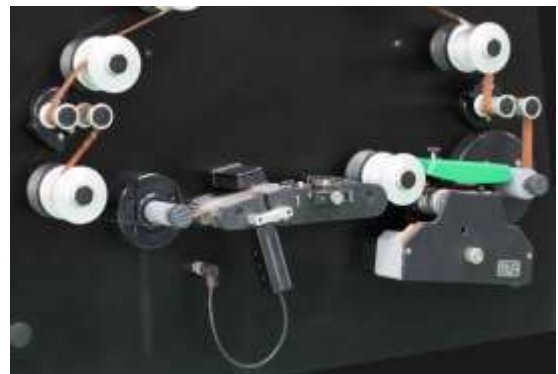

choice tön

Multi Format Film Sound Reproducer

Hardware:

- Standard film format: 16mm, 17,5mm and 35mm
- Reel capacity: 610 m / 2000 ft
- Variable tension, manual
- Speed: 5 fps – 25 fps
- Continuous motion capstan drive system
- Laser registered film transport
- Sprocket-free film path
- Shrinkage < 1% dynamically (up to 4% optional)
- Low power consumption (75 W)
- Dimensions (LxWxH) of the desktop version:
422 x 660 x 800 [mm], 16.65 x 25.99 x 31.50 [Inch]
- Rack version available (combined with flashtransfer Choice C35)
- Changeable magnetic sound heads for different track numbers and locations
- Changeable optical sound heads (mono, stereo white light or red LED)

Control:

- BiPhase, VideoSync, Wordclock
- Operational modes: lacing, sync, shuttle, mains on the device
- Software module for flashSuite2 available

Audio output:

- Up to six audio channel balanced analog XLR
- 2 x AES/EBU XLR
- Audio interface for embedding sound into HD-SDI

Track Location, Head Assemblies and Heads for Film 16 mm

	Head Assemblies	Heads
	Reproduction MK 16 WM Recording and Reproduction MK 16 AM	HK 17 RB SK 17 RB LK 17 RB
		HK 18 RB SK 18 RB LK 18 RB
	Reproduction MK 16W3 Recording and Reproduction MK 16A3	HK 19 RB SK 19 RB LK 19 RB
		HK 16 RB SK 16 RB LK 16 RB
	Reproduction MK 16WR Recording and Reproduction	HK 34 RB SK 34 RB LK 34 RB

Track Location, Head Assemblies and Heads for Film 17.5 mm

	Head Assemblies	Heads
	Reproduction MK 35W1 Recording and Reproduction MK 35A1	HK 14 RB SK 14 RB LK 14 RB
	Reproduction MK 17.5W3 Recording and Reproduction MK 17.5A3	HK 20 RB SK 20 RB LK 20 RB